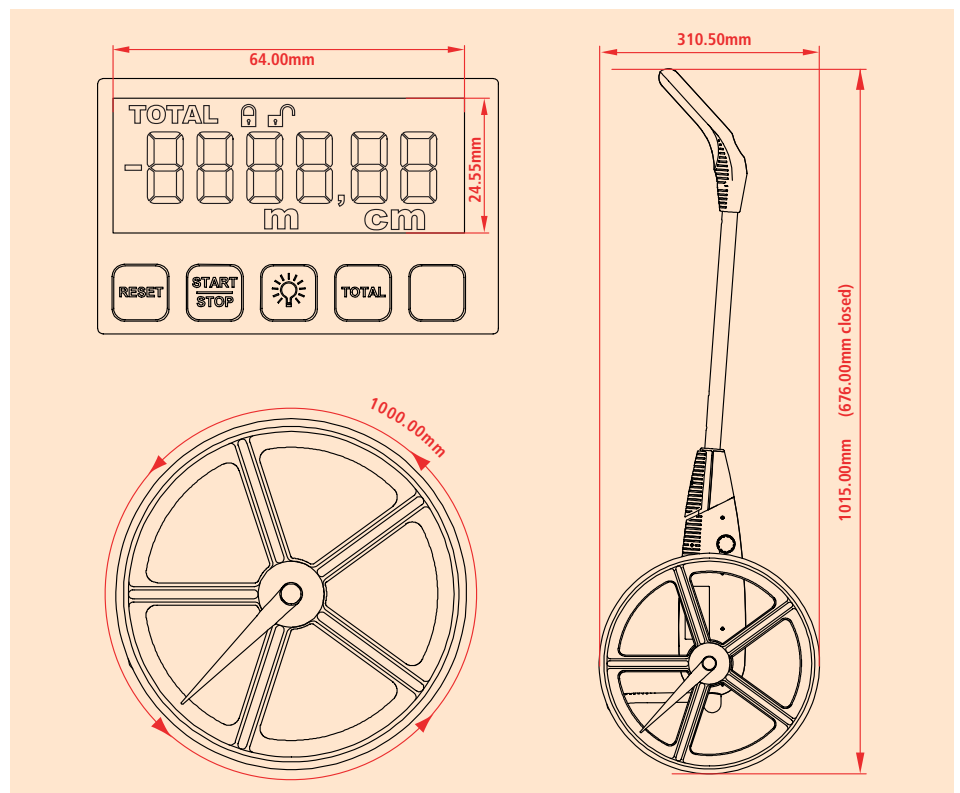

DIMENSIONS